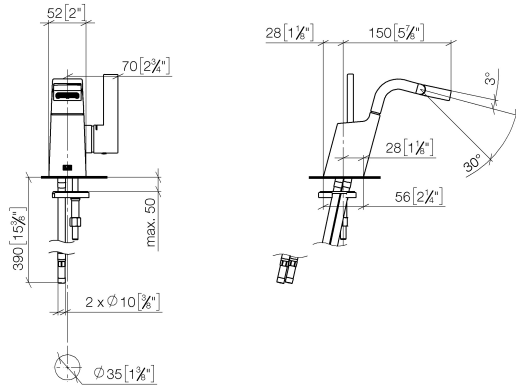

CL.1 Single-lever bidet mixer without pop-up waste - Chrome

CL.1

33 600 705

- 145mm projection
- pivotable spout 30°
- rectangular, air-enriched flow
- height of mixer 190 mm
- height up to aerator 113 mm
- hole diameter 35 mm
- 2x screw-in M 8 x 1 pressure hose, leak-tested
- max. flow 6 l/min
- WRAS 1804014

	Chrome	33 600 705-00
	Brushed Platinum	33 600 705-06
	Dark Chrome	33 600 705-19
	Brushed Champagne (22kt Gold)	33 600 705-46
	Champagne (22kt Gold)	33 600 705-47
	Brushed Dark Platinum	33 600 705-99

33 600 705

mm [inches]

Flow rate chart

Certificates

LGA_38157. WRAS_1804014. WRAS_240202007.

33 600 705

Spare parts list

No.	Item Number	Name	Quantity used	Delivery time
1	90 11 70 004 00-00	spout	1	10
2	90 15 05 042 00 90	cartridge	1	2
3	09 31 11 152 90	pin	1	2
4	09 14 10 137 90	seal	1	2
5	09 24 04 294 90	sleeve	1	2
6	90 14 10 063 00 90	seal	1	2
7	09 28 30 029-00	cover	1	10
8	09 20 67 010-00	handle	1	10
9	90 31 11 030 00 90	pin	1	2
10	90 31 20 109 00 90	plug	1	2
11	04 30 04 100 00 90	hose	2	2
12	09 23 01 034 90	flow reducer	1	2
13	04 31 20 039 11 90	plug	1	2
14	09 31 11 012 90	pin	1	2
15	04 30 11 038 75 90	fixing set	1	2